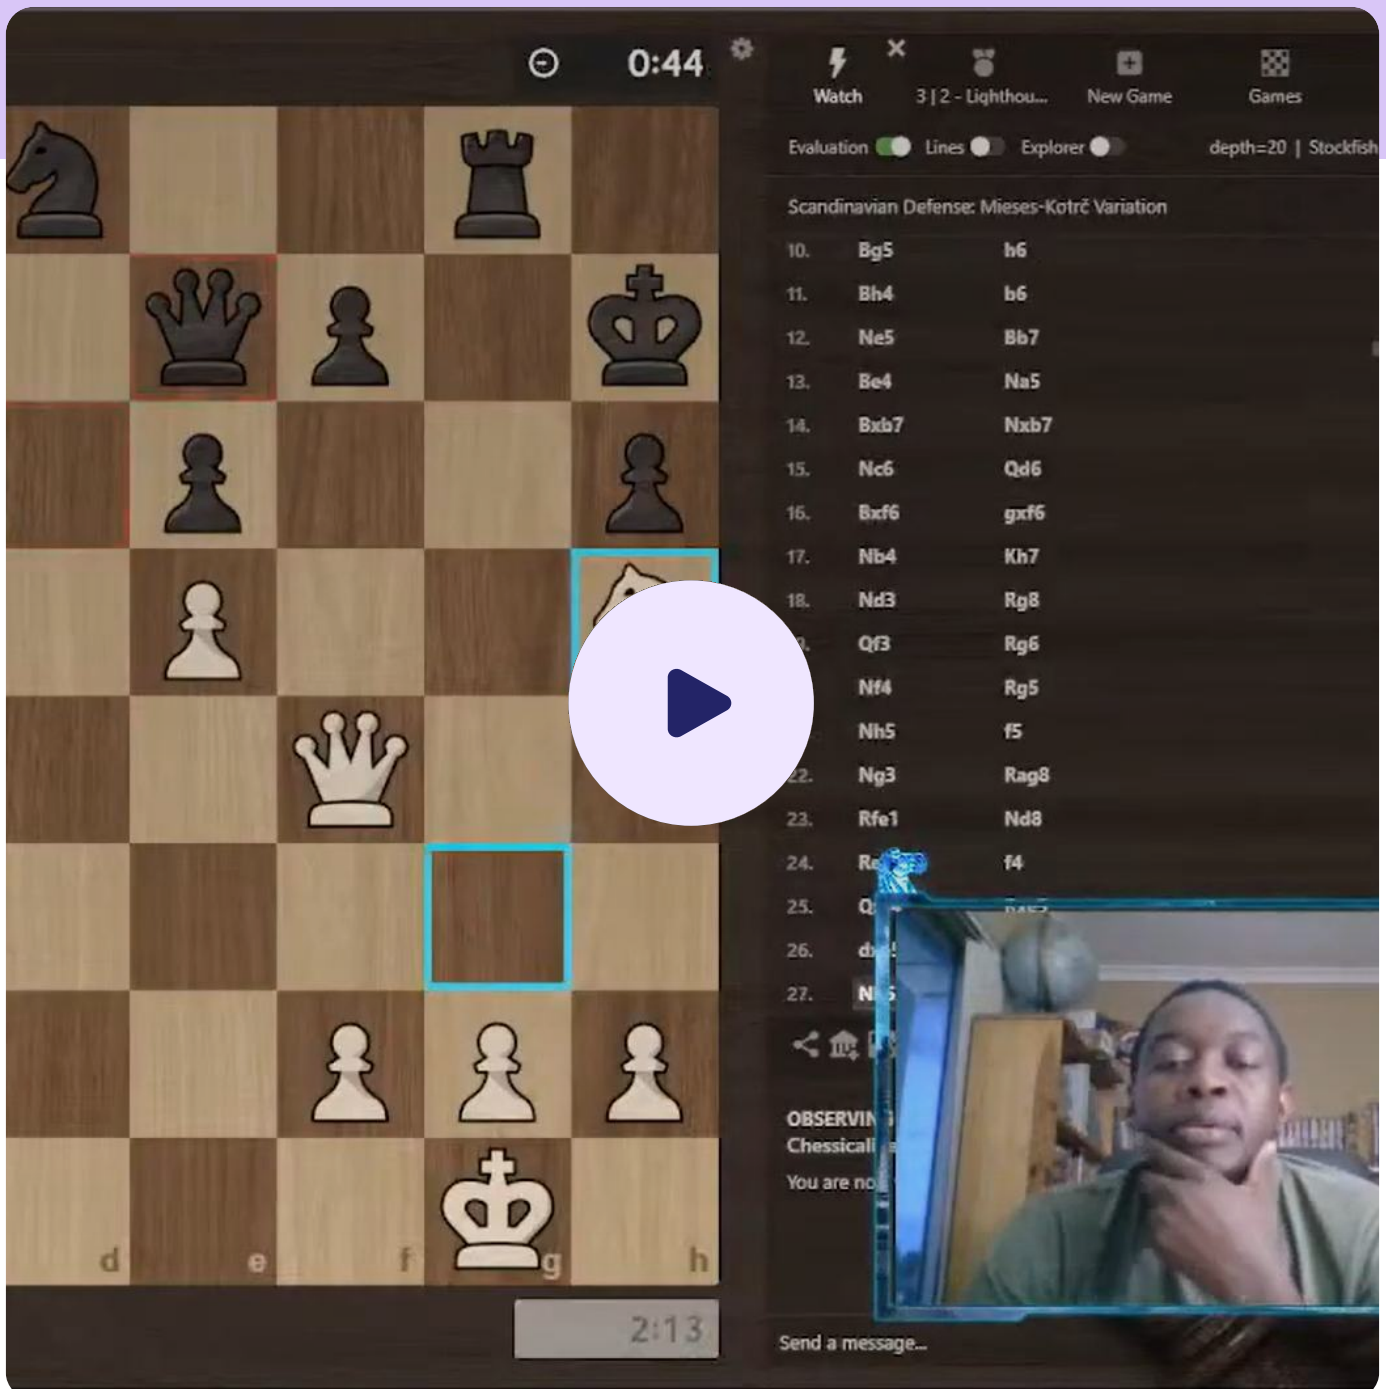

Checkmate Your Future with Strategic Thinking!

Join African Chess Lounge extramural chess program and unlock the power of critical thinking, strategic planning, and decision-making. Get a taste of whats to come with a snippet from our recent Lighthouse tournament.

Watch video →